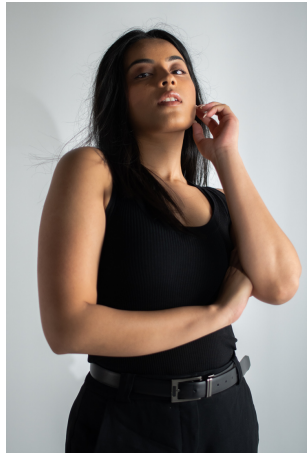

DISHA MISTRY

HEIGHT 5'9" | BUST 36" | WAIST 29" | HIPS 41" | HAIR BLACK | EYES BROWN | DRESS 10 | SHOE 10

SLP MANAGEMENT

DISHA MISTRY

SLP MANAGEMENT

STEPHANIE@SLPMGMT.COM.AU

0421 676 424